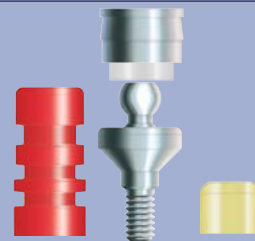

3.7mmD
Platform

4.7mmD
Platform

5.7mmD
Platform

Fixture Mount

Use as
transfer and
shortened for
final
abutment.
Snap-on Cap
Included

3.7mmD
Implant

4.7mmD
Implant

5.7mmD
Implant

Snap-on
\$85 vs \$170*

Straight
\$85 vs \$202*

15° Angled
\$85 vs \$195*

Gold/Plastic
\$100 vs \$152*

Ball + Cap
\$107.00 vs \$146*

Screw-Receiving
Abutment
3 Components
\$85 vs \$171*

*Astra is a registered trademark of **AstraTech Dental™