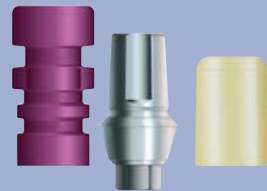

3.7mmD
Platform

4.7mmD
Platform

5.7mmD
Platform

Fixture Mount

Use as
transfer and
shortened for
final
abutment.
Snap-on Cap
Included

3.7mmD
Implant

4.7mmD
Implant

5.7mmD
Implant

Snap-on
\$85 vs \$170*

Straight
\$85 vs \$202*

15° Angled
\$85 vs \$195*

Gold/Plastic
\$100 vs \$152*

Ball + Cap
\$107.00 vs \$146*

Screw-Receiving
Abutment
3 Components
\$85 vs \$171*

*Astra is a registered trademark of **AstraTech Dental™